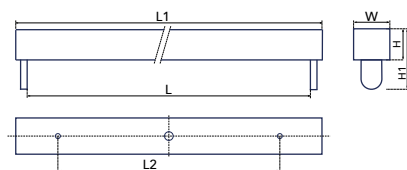

Datasheet

STANDARD FIXTURE

WALL- AND CEILING MOUNT

GENERAL DATA

Socket	Terminal	Colour	White
Material	Steel	Montage	Surface
IP Protection class	IP20	Exchangable Lamp	Yes
Protection class	I	Through-wiring	Yes
Impact Resistance	IK01	Space for emergency kits	Yes

LENGTH DEPENDENT DATA

Nominal Length (N)	60 cm	120 cm	150 cm
EAN	7640185682771	7640185682443	7640185682450

GRAPHICS

Drawing Information

N	60 cm	120 cm	150 cm
L	590 mm	1200 mm	1500 mm
W	48 mm	48 mm	48 mm
H	38 mm	38 mm	38 mm
H1	71 mm	71 mm	71 mm
L1	625 mm	1230 mm	1530 mm
L2	280 mm	888 mm	1400 mm