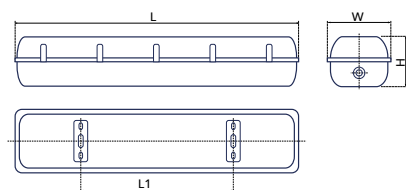

Datasheet

HOUSING

MOISTURE PROOF

GENERAL DATA

Socket	Terminal	Impact Resistance	IK08
Material	ABS/PC	Colour	Grey
Cover	Satin	Montage	Surface
IP Protection class	IP65	Exchangable Lamp	Yes
Protection class	II	Through-wiring	Yes

LENGTH DEPENDENT DATA

Nominal Length (N)	60 cm	120 cm	150 cm
EAN	7640185680586	7640185680647	7640185680678

GRAPHICS

Drawing Information

N	60 cm	120 cm	150 cm
L	652 mm	1260 mm	1560 mm
H	87 mm	87 mm	87 mm
W	85 mm	85 mm	85 mm
L1	428 mm	835-960 mm	950-1055 mm