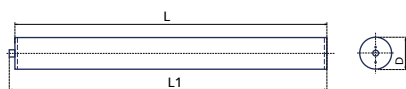

Datasheet

PIPE HOUSING

MOISTURE PROOF

GENERAL DATA

Socket	Terminal	Impact Resistance	IK08
Material	PMMA/Aluminum	Colour	Clear
Cover	Clear or Satin	Montage	Surface
IP Protection class	IP67	Exchangable Lamp	Yes
Protection class	II	Through-wiring	Yes

LENGTH DEPENDENT DATA

Nominal Length (N)	60 cm	90 cm	120 cm	150 cm
EAN	7640185681910	7640185682917	7640185682924	7640185682931

GRAPHICS

Drawing Information

N	60 cm	90 cm	120 cm	150 cm
L				
L1				
D	70 mm	70 mm	70 mm	70 mm